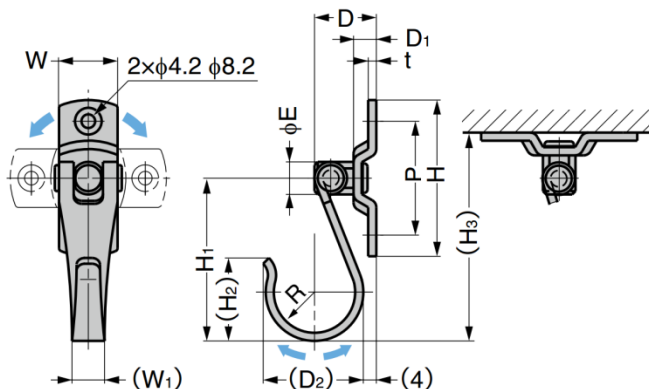

### Parts Included

- Raised countersunk head tapping screw 4×16 (SUS)

Part No.	W	D	H	H <sub>1</sub>	H <sub>2</sub>	H <sub>3</sub>	C	R	t	Load Capacity
GUC-048	9	24.9	55	48	21.4	64.5	6.5	10	2	55 N 5.6 kg
GUC-055	10	30.8	62	55	25.5	71.5	5	12.5	2.5	66 N 6.7 kg

### Features

- Rotates 360° and swings 180°
- Possible to install in various applications including ceiling and wall

### Parts Included

- Raised countersunk head tapping screw 4×16 (SUS)

Part No.	W	W <sub>1</sub>	D	D <sub>1</sub>	D <sub>2</sub>	H	H <sub>1</sub>	H <sub>2</sub>	H <sub>3</sub>	P	E	R	t	Load Capacity
GUJ-040	16	9	16.5	5.5	24.9	42	40	21.4	52.5	30	9	10	2	66 N 7 kg
GUJ-050	18	10	19	7	30.8	48	50	25.5	64	35	10	12.5	2.5	87 N 9 kg