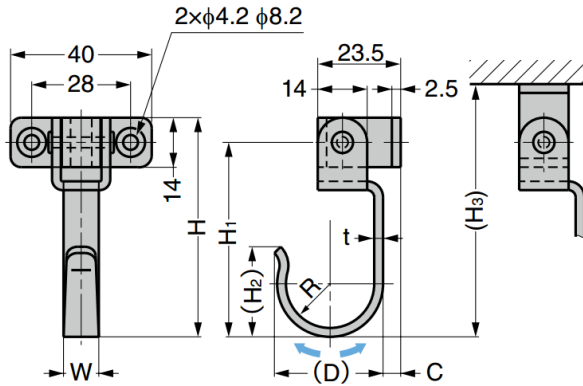

## GUC Swing Hook

### Features

- Swings forward and backward, possible to install in various applications including ceiling and wall

### Parts Included

- Raised countersunk head tapping screw 4×16 (SUS)

Part No.	W	D	H	H <sub>1</sub>	H <sub>2</sub>	H <sub>3</sub>	C	R	t	Load Capacity
GUC-048	9	24.9	55	48	21.4	64.5	6.5	10	2	55 N 5.6 kg
GUC-055	10	30.8	62	55	25.5	71.5	5	12.5	2.5	66 N 6.7 kg

### Parts Included

- Raised countersunk head tapping screw 4×16 (SUS)

Part No.	W	W <sub>1</sub>	D	D <sub>1</sub>	D <sub>2</sub>	H	H <sub>1</sub>	H <sub>2</sub>	H <sub>3</sub>	P	E	R	t	Load Capacity
GUJ-040	16	9	16.5	5.5	24.9	42	40	21.4	52.5	30	9	10	2	66 N 7 kg
GUJ-050	18	10	19	7	30.8	48	50	25.5	64	35	10	12.5	2.5	87 N 9 kg